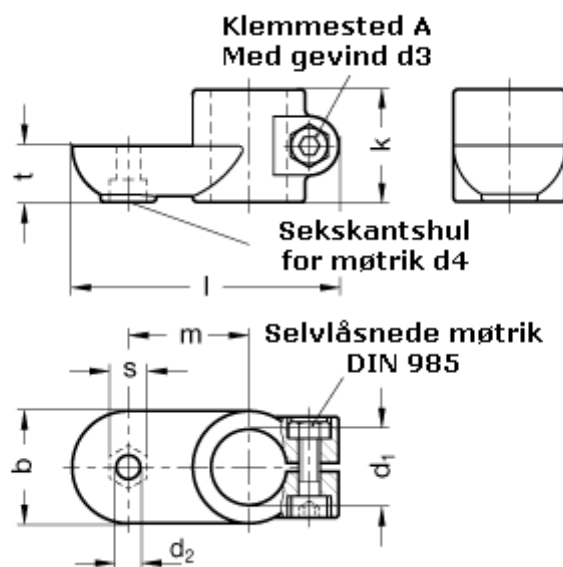

Article number: 20274B30OZ2SW

Description: E+G Swivel clamp connector
GN274-B30-OZ-2-SW

Measures

b = 40	s = 13
d1 = B30	t = 20.0
d2 = 8.5	
d3 = M 8	
d4 = M 8	
k = 40	
l = 95	
m = 43	